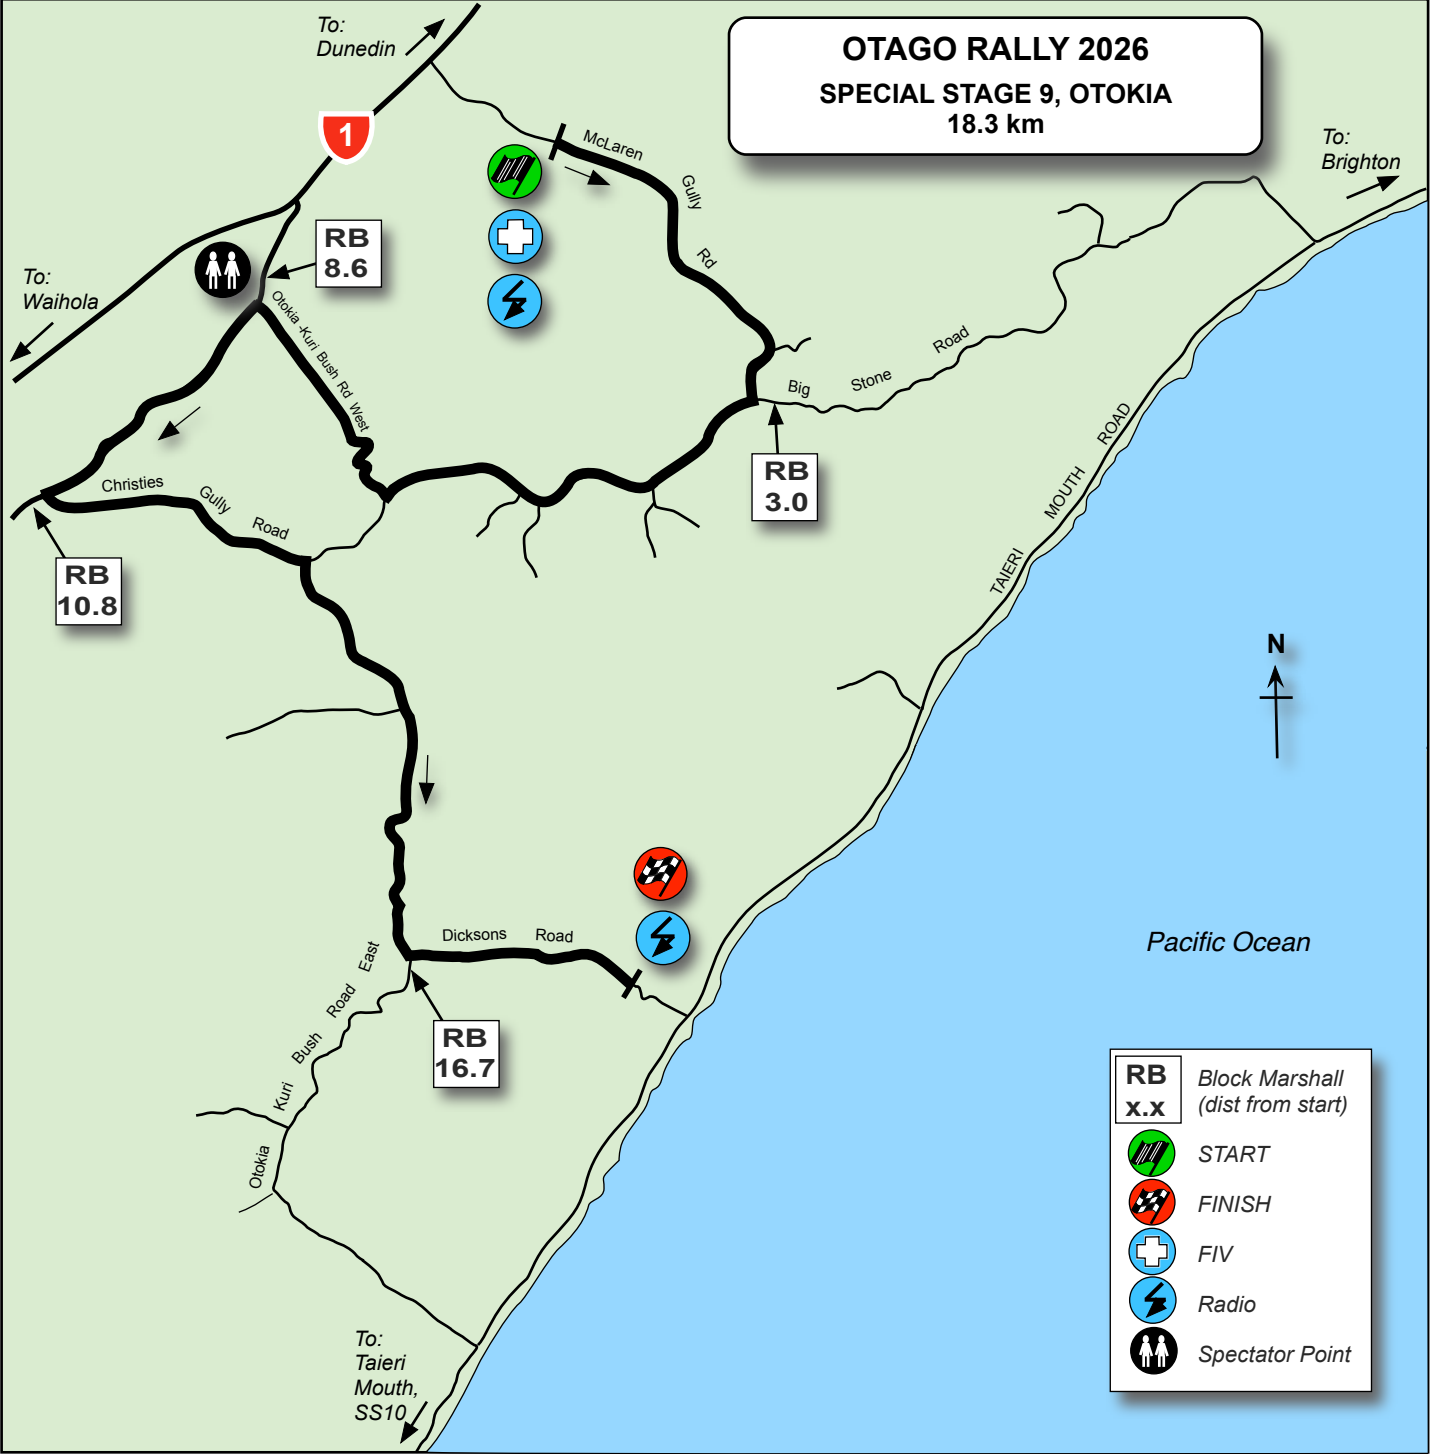

OTAGO RALLY 2026
SPECIAL STAGE 9, OTOKIA
18.3 km

RB x.x	Block Marshall (dist from start)
	START
	FINISH
	FIV
	Radio
	Spectator Point